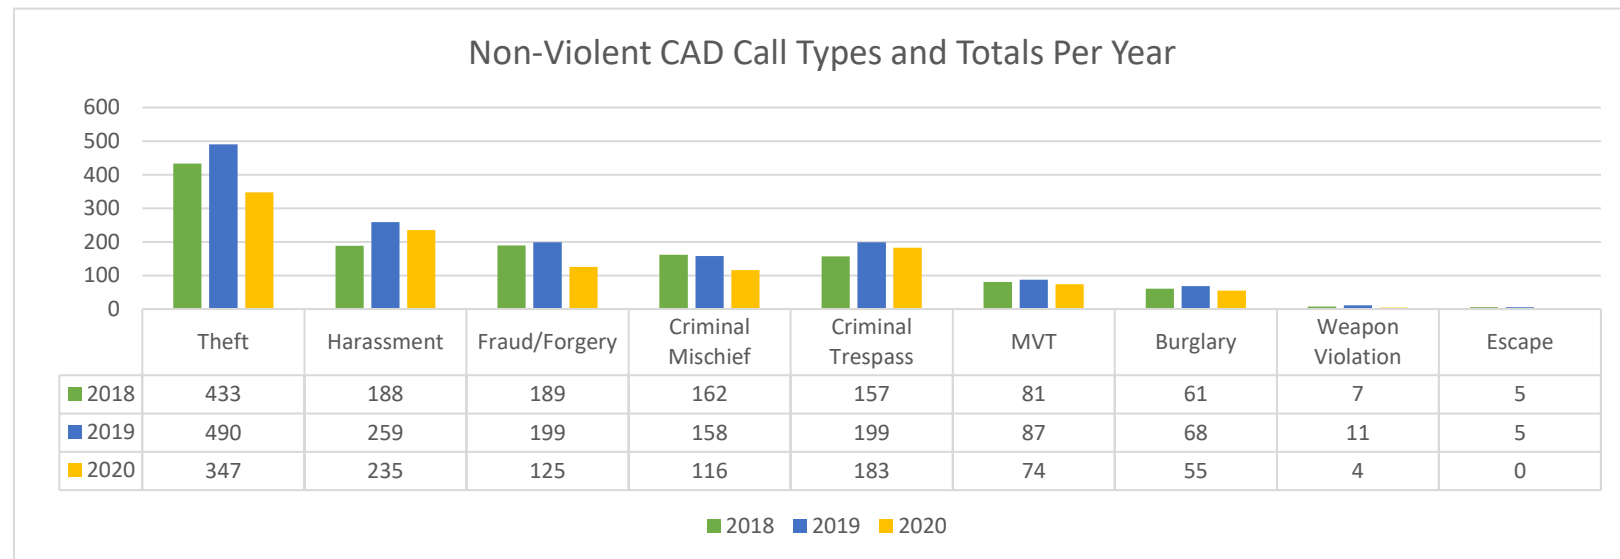

The below numbers represent types of calls for service the Golden Police Department responded to from 1/1/2018-10/5/2020. All call types are the initial call that the officer was dispatched to, not the outcome of the call. Not all call types are represented. CAD = Computer Aided Dispatch

### Non-Criminal CAD Call Types and Totals Per Year