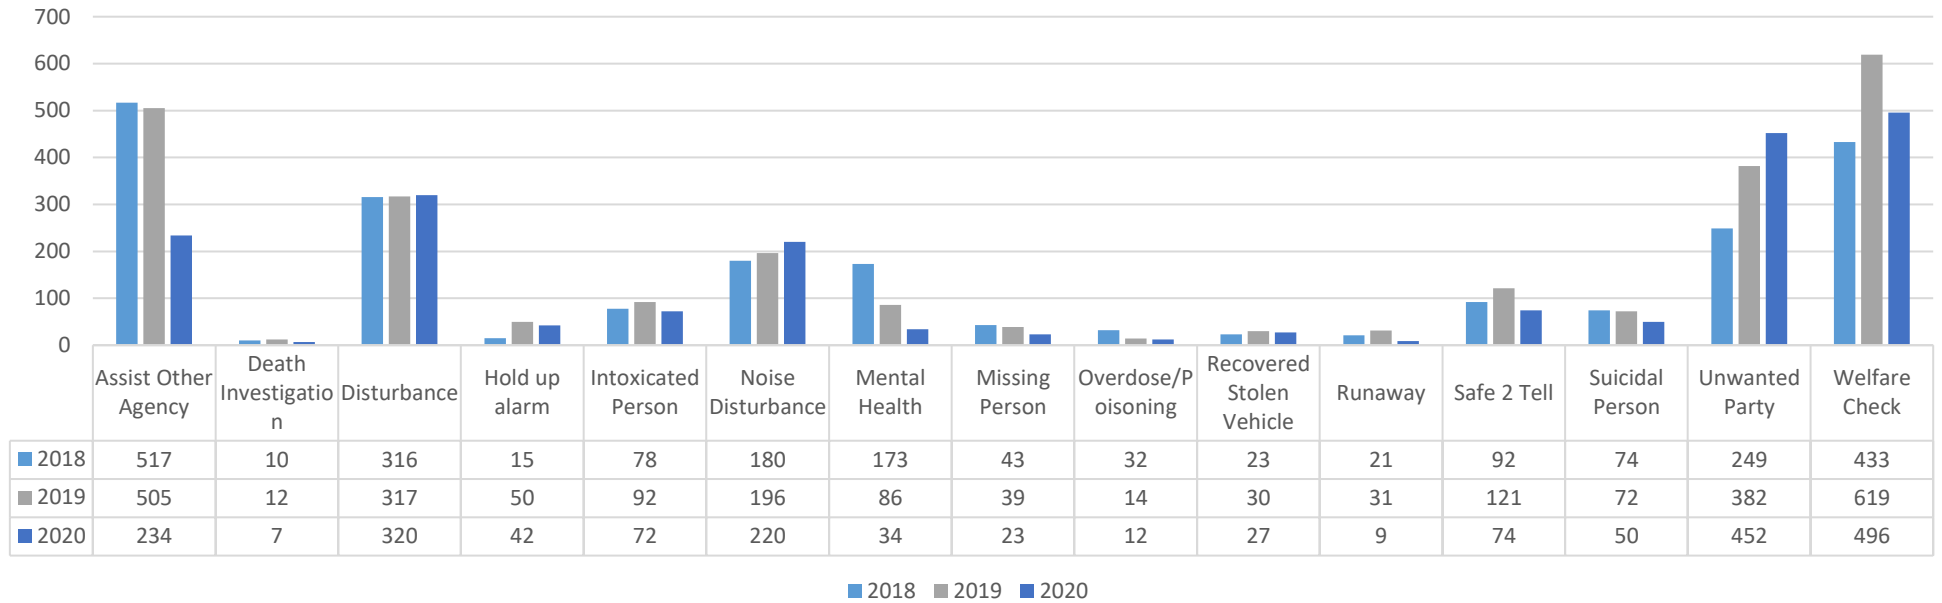

The below numbers represent types of calls for service the Golden Police Department responded to from 1/1/2018-10/5/2020. All call types are the initial call that the officer was dispatched to, not the outcome of the call. Not all call types are represented. CAD = Computer Aided Dispatch

### Non-Criminal CAD Call Types and Totals Per Year