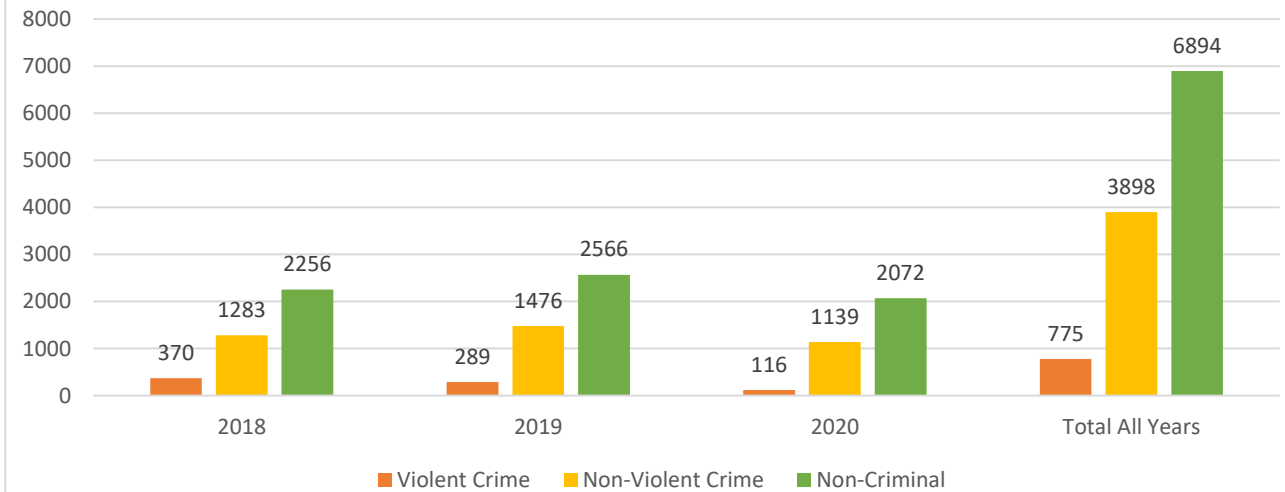

The below numbers represent types of calls for service the Golden Police Department responded to from 1/1/2018-10/5/2020. All call types are the initial call that the officer was dispatched to, not the outcome of the call. Not all call types are represented. CAD = Computer Aided Dispatch

### Non-Criminal CAD Call Types and Totals Per Year

### Total CAD Calls Per Year Per Crime

Percentage of Total Crime 2018-10/5/20

■ Violent Crime ■ Non-Violent Crime ■ Non-Criminal

Percentage Per Crime 2018

■ Violent Crime ■ Non-Violent Crime ■ Non-Criminal