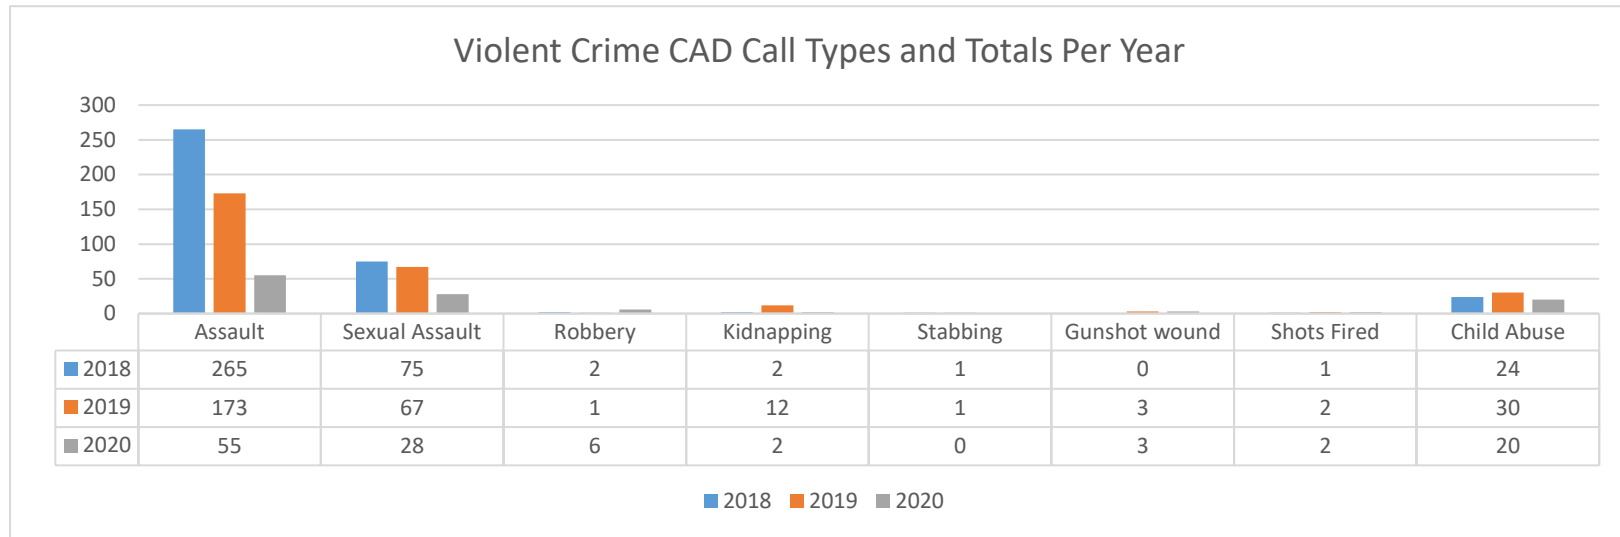

The below numbers represent types of calls for service the Golden Police Department responded to from 1/1/2018-10/5/2020. All call types are the initial call that the officer was dispatched to, not the outcome of the call. Not all call types are represented. CAD = Computer Aided Dispatch

### Non-Criminal CAD Call Types and Totals Per Year